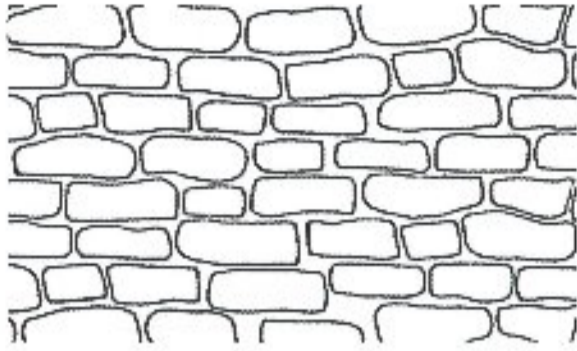

Each box contains:  
Stencils 1,076 sf or 100 m<sup>2</sup> per roll & Blu-Tac Adhesive  
Headers: 328 lf or 100 m per roll & Blu-Tac Adhesive

**Antique Cobblestone**  
Largest: 305x150 (mm) or 12x6 (in)

**Flagstone**  
Largest: 430x290 (mm) or 17x11.5 (in)

**Belgium Brick**  
Variable x 125 (mm) or 5 (in) High

**Ashlar Tile**  
285x315 (mm) or 11x12.5 (in) Largest Tile

**Austrian Cobble**  
Average 225x140 (mm) or 9x5.5 (in)

**Inca Stone**  
Largest: 430x290 (mm) or 17x11.5 (in)

**Basketweave**  
195x90 (mm) or 7.6x3.5 (in)

**Roman Paver**  
Variable x 130 (mm) or 5 (in) High

**London Cobblestone**  
Variable x 145 (mm) or 5.75 (in) high