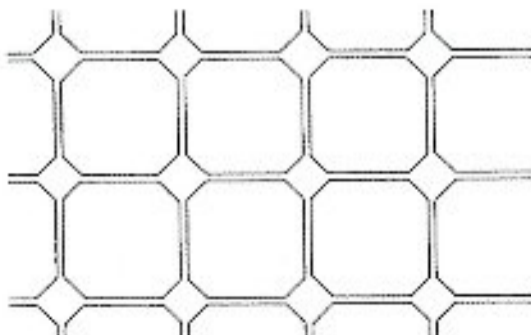

**Jurong Tile**

**Running Bond 2 Sizes**  
Regular: 9x4.5 (in)  
Large: 11x5 (in)

**Brick Header Course**  
185x95 (mm) or 7.25x3.75 (in)

**Cobblestone Header**  
Variable 195x125 (mm) or 5x7.75 (in)

**Stone Header**  
Variable 190 (mm) or 7.5 (in) high

\* This pattern has a tear off edge for stability and has special instructions for applying in wet concrete, spray applications should be no problem

**Circles Brick & Cobble**  
900 & 2200 (mm) or 36 & 84 (in) Diameter