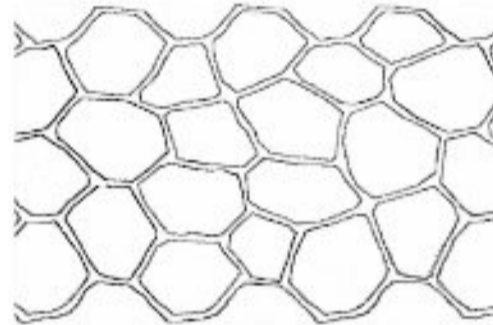

Each box contains:  
Stencils 1,076 sf or 100 m<sup>2</sup> per roll & Blu-Tac Adhesive  
Headers: 328 lf or 100 m per roll & Blu-Tac Adhesive

**Antique Cobblestone**  
Largest: 305x150 (mm) or 12x6 (in)

**Flagstone**  
Largest: 430x290 (mm) or 17x11.5 (in)

**Belgium Brick**  
Variable x 125 (mm) or 5 (in) High

**Ashlar Tile**  
285x315 (mm) or 11x12.5 (in) Largest Tile

**Austrian Cobble**  
Average 225x140 (mm) or 9x5.5 (in)

**Inca Stone**  
Largest: 430x290 (mm) or 17x11.5 (in)

**Basketweave**  
195x90 (mm) or 7.6x3.5 (in)

**Roman Paver**  
Variable x 130 (mm) or 5 (in) High

**London Cobblestone**  
Variable x 145 (mm) or 5.75 (in) high

**Random Stone**  
Average: 265x265 (mm) or 10.5x10.5 (in)

**Used Herringbone\***  
235x110 (mm) or 9.25x4.3 (in)

**Paver Block Small & Large**  
Small: 225x150 (mm) or 9x6 (in)  
Large: 340x220 (mm) or 13.5x8.5 (in)