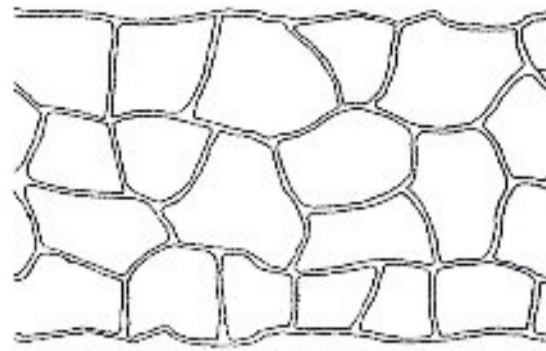

Each box contains:  
Stencils 1,076 sf or 100 m<sup>2</sup> per roll & Blu-Tac Adhesive  
Headers: 328 lf or 100 m per roll & Blu-Tac Adhesive

**Antique Cobblestone**  
Largest: 305x150 (mm) or 12x6 (in)

**Inca Stone**  
Largest: 430x290 (mm) or 17x11.5 (in)

**Basketweave**  
195x90 (mm) or 7.6x3.5 (in)

**Roman Paver**  
Variable x 130 (mm) or 5 (in) High

**London Cobblestone**  
Variable x 145 (mm) or 5.75 (in) high

**Random Stone**  
Average: 265x265 (mm) or 10.5x10.5 (in)

**Used Herringbone\***  
235x110 (mm) or 9.25x4.3 (in)

**Paver Block Small & Large**  
Small: 225x150 (mm) or 9x6 (in)  
Large: 340x220 (mm) or 13.5x8.5 (in)

**Spanish Tile**  
225x225 (mm) or 9x9 (in)

**Quarry Tile 2 Sizes**  
275x275 & 220x220 (mm) or 11x11 & 8.5x8.5 (in)

These Stencils are of the Highest Quality and Made in the USA!