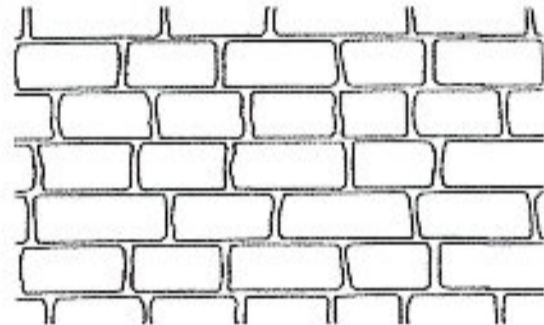

Each box contains:  
Stencils 1,076 sf or 100 m<sup>2</sup> per roll & Blu-Tac Adhesive  
Headers: 328 lf or 100 m per roll & Blu-Tac Adhesive

**Antique Cobblestone**  
Largest: 305x150 (mm) or 12x6 (in)

**Flagstone**  
Largest: 430x290 (mm) or 17x11.5 (in)

**Belgium Brick**  
Variable x 125 (mm) or 5 (in) High

**Ashlar Tile**  
285x315 (mm) or 11x12.5 (in) Largest Tile

**Austrian Cobble**  
Average 225x140 (mm) or 9x5.5 (in)

**Inca Stone**  
Largest: 430x290 (mm) or 17x11.5 (in)

**Basketweave**  
195x90 (mm) or 7.6x3.5 (in)

**Roman Paver**  
Variable x 130 (mm) or 5 (in) High

**London Cobblestone**  
Variable x 145 (mm) or 5.75 (in) high

**Random Stone**  
Average: 265x265 (mm) or 10.5x10.5 (in)

**Used Herringbone\***  
235x110 (mm) or 9.25x4.3 (in)

**Paver Block Small & Large**  
Small: 225x150 (mm) or 9x6 (in)  
Large: 340x220 (mm) or 13.5x8.5 (in)