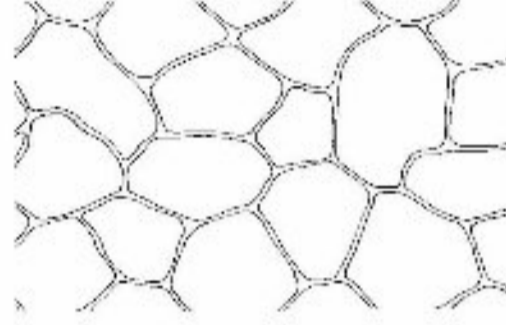

Each box contains:  
Stencils 1,076 sf or 100 m<sup>2</sup> per roll & Blu-Tac Adhesive  
Headers: 328 lf or 100 m per roll & Blu-Tac Adhesive

**Antique Cobblestone**  
Largest: 305x150 (mm) or 12x6 (in)

**Flagstone**  
Largest: 430x290 (mm) or 17x11.5 (in)

**Belgium Brick**  
Variable x 125 (mm) or 5 (in) High

**Ashlar Tile**  
285x315 (mm) or 11x12.5 (in) Largest Tile

**Austrian Cobble**  
Average 225x140 (mm) or 9x5.5 (in)

**Inca Stone**  
Largest: 430x290 (mm) or 17x11.5 (in)

**Basketweave**  
195x90 (mm) or 7.6x3.5 (in)

**Roman Paver**  
Variable x 130 (mm) or 5 (in) High

**London Cobblestone**  
Variable x 145 (mm) or 5.75 (in) high

**Spanish Tile**  
225x225 (mm) or 9x9 (in)

**Quarry Tile 2 Sizes**  
275x275 & 220x220 (mm) or 11x11 & 8.5x8.5 (in)

These Stencils are of the Highest Quality and Made in the USA!