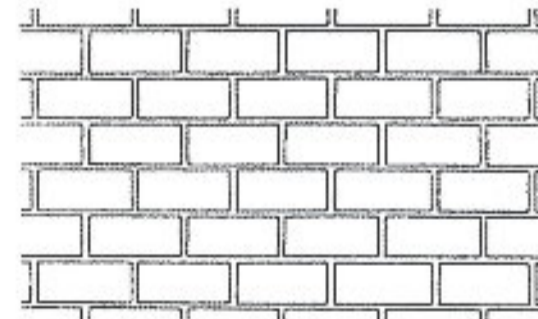

**Random Stone**  
Average: 265x265 (mm) or 10.5x10.5 (in)

**Used Herringbone\***  
235x110 (mm) or 9.25x4.3 (in)

**Paver Block Small & Large**  
Small: 225x150 (mm) or 9x6 (in)  
Large: 340x220 (mm) or 13.5x8.5 (in)

**European Fan**  
Varies 120x120 (mm) or 4.75x4.75 (in)

**Feild Stone\***  
Varies 300x250 (mm) or 12x10 (in)

**Brick Weave**  
307x145 (mm) or 12x5.75 (in)

**Hex Paver**  
260x260 (mm) or 10.25 (in)

**Star Compass**  
160 (mm) or 9.8 (in) Diameter

**Jurong Tile**

**Running Bond 2 Sizes**  
Regular: 9x4.5 (in)  
Large: 11x5 (in)

**Brick Header Course**  
185x95 (mm) or 7.25x3.75 (in)

**Cobblestone Header**  
Variable 195x125 (mm) or 5x7.75 (in)

**Stone Header**  
Variable 190 (mm) or 7.5 (in) high

\* This pattern has a tear off edge for stability and has special instructions for applying in wet concrete, spray applications should be no problem

**Circles Brick & Cobble**  
900 & 2200 (mm) or 36 & 84 (in) Diameter