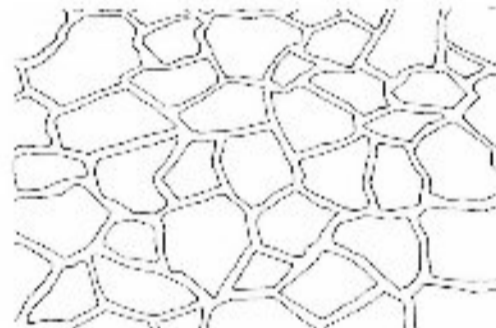

**Inca Stone**  
Largest: 430x290 (mm) or 17x11.5 (in)

**Basketweave**  
195x90 (mm) or 7.6x3.5 (in)

**Roman Paver**  
Variable x 130 (mm) or 5 (in) High

**London Cobblestone**  
Variable x 145 (mm) or 5.75 (in) high

**Random Stone**  
Average: 265x265 (mm) or 10.5x10.5 (in)

**Used Herringbone\***  
235x110 (mm) or 9.25x4.3 (in)

**Paver Block Small & Large**  
Small: 225x150 (mm) or 9x6 (in)  
Large: 340x220 (mm) or 13.5x8.5 (in)

**European Fan**  
Varies 120x120 (mm) or 4.75x4.75 (in)

**Feild Stone\***  
Varies 300x250 (mm) or 12x10 (in)

**Brick Weave**  
307x145 (mm) or 12x5.75 (in)

**Hex Paver**  
260x260 (mm) or 10.25 (in)

**Star Compass**  
160 (mm) or 9.8 (in) Diameter

\* This pattern has a tear off edge for stability and has special instructions for applying in wet concrete, spray applications should be no problem

**Circles Brick & Cobble**  
900 & 2200 (mm) or 36 & 84 (in) Diameter