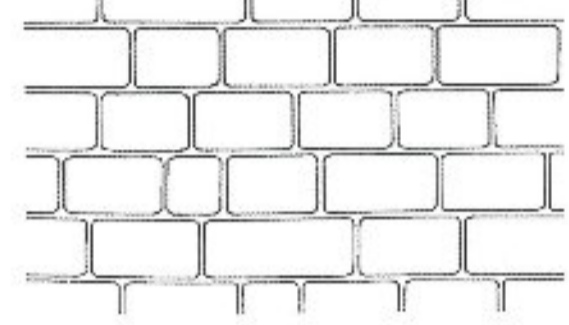

Each box contains:  
Stencils 1,076 sf or 100 m<sup>2</sup> per roll & Blu-Tac Adhesive  
Headers: 328 lf or 100 m per roll & Blu-Tac Adhesive

**Antique Cobblestone**  
Largest: 305x150 (mm) or 12x6 (in)

**Flagstone**  
Largest: 430x290 (mm) or 17x11.5 (in)

**Belgium Brick**  
Variable x 125 (mm) or 5 (in) High

**Ashlar Tile**  
285x315 (mm) or 11x12.5 (in) Largest Tile

**Austrian Cobble**  
Average 225x140 (mm) or 9x5.5 (in)

**Inca Stone**  
Largest: 430x290 (mm) or 17x11.5 (in)

**Basketweave**  
195x90 (mm) or 7.6x3.5 (in)

**Roman Paver**  
Variable x 130 (mm) or 5 (in) High

**London Cobblestone**  
Variable x 145 (mm) or 5.75 (in) high

**Random Stone**  
Average: 265x265 (mm) or 10.5x10.5 (in)

**Used Herringbone\***  
235x110 (mm) or 9.25x4.3 (in)

**Paver Block Small & Large**  
Small: 225x150 (mm) or 9x6 (in)  
Large: 340x220 (mm) or 13.5x8.5 (in)