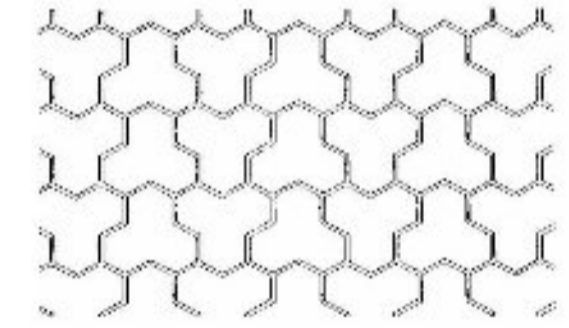

Hex Paver
260x260 (mm) or 10.25 (in)