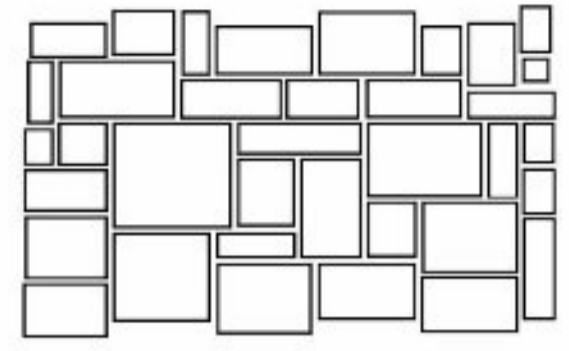

Ashlar Tile
285x315 (mm) or 11x12.5 (in) Largest Tile